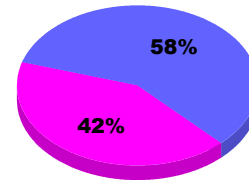

YTD Status Quo Clubs 2012-2013

Status Quo Clubs Compared to Status Quo Members

Legend: Status Quo Clubs (Cyan), Total Status Quo Members (Green)

MEMBERSHIP

**Membership Results
2012-2013**

**Membership
2011-2012**

Month	Net Memb Goal	Actual New Memb	Actual Dropped Memb	Gain/Loss of Memb	Gain/Loss of Memb
Jul/Aug/Sep		3	-15	-12	-3
Totals		3	-15	-12	-3

Membership Results 2012-2013

Goal, New, Dropped, Gain/Loss

Legend: Goal (Cyan), Actual (Green), Dropped (Yellow), Gain Loss (Magenta)

Comparison of Membership Gain/Loss

Current Year Compared to the Previous Year

Legend: Current Year (Cyan), Previous Year (Green)

Gender Comparison 2012-2013

Jul/Aug/Sep

Legend: Male (Blue), Female (Magenta)