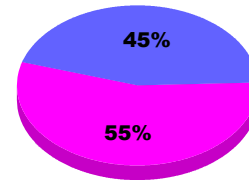

Membership Results 2012-2013

Goal, New, Dropped, Gain/Loss

Legend: Goal (Cyan), Actual (Green), Dropped (Yellow), Gain Loss (Magenta)

Comparison of Membership Gain/Loss

Current Year Compared to the Previous Year

Legend: Current Year (Cyan), Previous Year (Green)

Gender Comparison 2012-2013

Jul/Aug/Sep

Legend: Male (Blue), Female (Magenta)